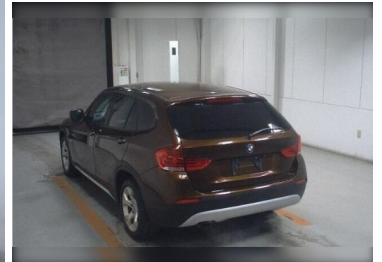

ACCELERATE WITH PASSION

www.jqc-sales.co.uk Tel: 07915 844846

2010 BMW X1

£8,995

**Engine:** PETROL  
**Body:** 5 door  
**Gearbox:** Automatic  
**Capacity:** 2000cc  
**Colour:**  
**Mileage:** 45,980

**JQC Ltd**  
Unit 3  
Rees Way  
Bradford  
West Yorkshire, BD3 0DZ

\*\*JQC60\* ARRIVING FROM JAPAN IN MAY, PLEASE CALL TO RESERVE. 2.0 L Automatic, Push start, BACK CAMERA, Alloy wheels, Power steering, Power windows, 5 doors, 5 seats. All import vehicles can be UNDER SEALED please ask for details. All our cars are detailed valeted. WE ALSO DO SERVICE AND REPAIRS FOR IMPORT CARS. WE RECOMMEND AND WELCOME YOU TO VISIT OUR WEBSITE "www.jqc-sales.co.uk" AT YOUR CONVENIENCE AND DISCRETION to view all our stock. Call us on 07915844846 FOR ALL ENQUIRIES.